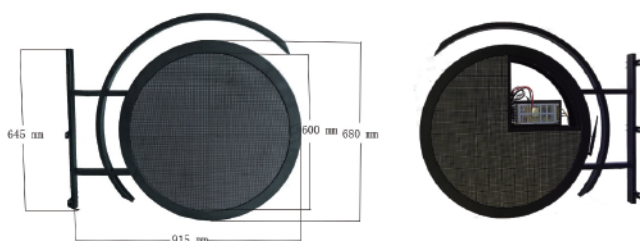

BAKO VISION

BR Series

Round Shape LED Sign,
Digital Round Logo Sign

Outdoor Rated
High Bright and IP 65
Front Access, Double Sided
Plug & Play Solution

Outdoor Rated

- › Water proof and high bright
- › For all weather conditions

Round & Oval Options

- › Round and Oval shape options
- › Both double sided

Easy to Install & Maintain

- › Smart bracket design
- › Front access
- › Less than 20 kg

Plug & Play Solution

- › WIFI, USB, Cloud platform
- › Plug & Play solution

Round Shape / Specifications

	BR(Round)-4.68	BR(Oval)-8
Physical Pitch	4.68 mm	8 mm
Pixel Configuration	SMD 3-in-1	SMD 3-in-1
Pixel Density	45511 pixel/m ²	15625 pixel/m ²
Module Dimensions (W × H) (mm)	300 × 300	320 × 320
Inner-Diameter (mm)	600	960 × 640
NO.of Modules Per Panel (W × H)	2 × 2	2 × 2
Physical Resolution of Module (W × H)	64 × 64	40 × 40
Screen Resolution (W × H)	128 × 128	120 × 80
Panel Material	Steel	Steel
Single Cabinet Weight	16 kg / unit	19 kg / unit
Colours	281 trillion	281 trillion
Contrast Ratio	2000:1	2000:1
Power Consumption	around 400 W / unit	around 400 W / unit
Driving Method	1/8 Dynamic Scan	1/8 Dynamic Scan
Operating Temp/Humidity	-20° - 60°C / 10% - 95%	-20° - 60°C / 10% - 95%
Brightness	>4,500 nits	>4,500 nits
Brightness Adjustment	Manual Adjustment	Manual Adjustment
Control Method	WIFI / USB/ Cloud Platform	WIFI / USB/ Cloud Platform
Refresh Rate	≥1,920 Hz	≥1,920 Hz
Working Voltage	Ac 240/100 ± 10%, 50 Hz/60 Hz	Ac 240/100 ± 10%, 50 Hz/60 Hz
Vertical Viewing Angle	120°	120°
Horizontal Viewing Angle	120°	120°
IP Rating (Front/Rear)	IP65	IP65
Expected Lifetime	100,000 Hrs	100,000 Hrs
Servicing	Front	Front